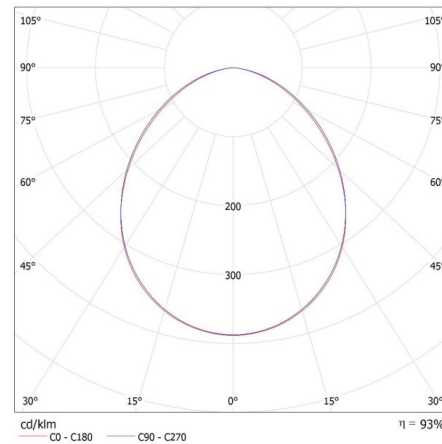

KANLUX S.A. (kat 33887) IQ-LED FL-30W-NW-SE / LDC (Polar)

ACCESSORIES

33889

IQ-LED FL QC I 3x1MM2

Hermetic quick connector for easy, quick and safe connection of the connecting cable and the floodlight, IQ-LED FL QC I 3x1MM2 (33889)