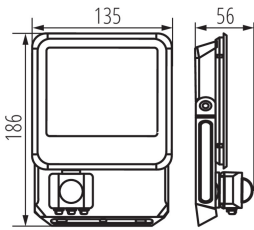

iQ-LED

Kanlux

33887 IQ-LED FL-30W-NW-SE

LED floodlight

Colour rendering index: 80

Service life [h]: 50000

Number of on/off cycles: ≥ 25000

Lighting angle [°]: 100

Luminous efficiency of the lamp [lm/W]: 115

Ambient temperature range to which the product can be exposed: -30÷50

Enclosure material: Metal

Sensor type: PIR

Connection type: Free cable ends

Wire type: H05RN-F

Wire length [m]: 0.3

Wire diameter [mm²]: 1

Sensor-operation time [second-minute]: 10-7

Lamp-heating time [s]: ≤ 1

Lamp-ignition time [s]: $\leq 0,5$

sensor working angle [°]: 120

Illumination-level setpoint by which the sensor detects movement [lx]: 10-2000

The fixture is movable vertically [°]: 180

IP class: 44

Sensor range[m]: max 8

LOGISTIC DATA:

Unit of measurement: unit

Packaging method: 20

Number of units in the secondary packaging : 1

Number of units in the packaging : 20

Net unit weight [g]: 406

Grammage [g]: 503.5

Gross unit weight [g]: 476

Length of a unit pack [cm]: 14.5

Width of a unit pack [cm]: 6

Height of a unit pack [cm]: 19.5

Weight of a cardboard box [kg]: 10.07

Width of a cardboard box [cm]: 30

Height of a cardboard box [cm]: 22.5

Length of a cardboard box [cm] : 62

Volume of a cardboard box [m³]: 0.04185

Date of issue: 31.01.2024, 10:37

We reserve the right to make technical changes. The data contained in this material are not legally binding.

Photometry: the results obtained from testing were from a specific sample.

EN