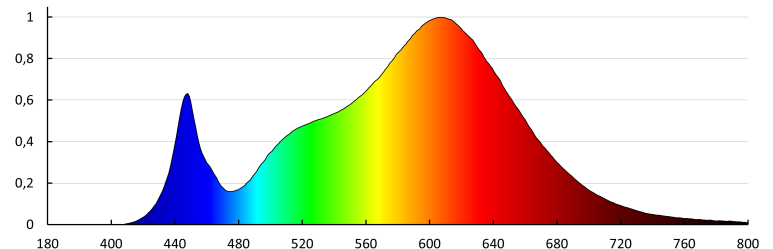

ADDITIONAL INFORMATION:

- 5 years Warranty under the terms of the warranty statement, available on our website