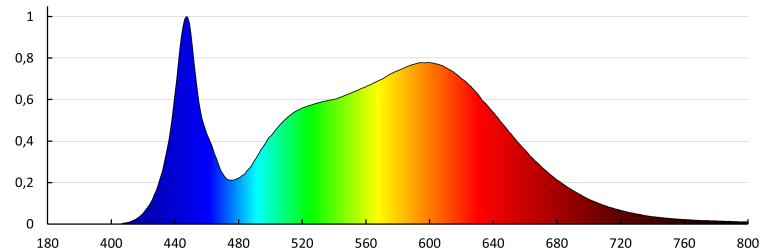

KANLUX S.A. (kat 33891) MEBA LED 22-40W NW/WW (22W) / LDC (Polar)

ADDITIONAL INFORMATION:

- 5 years Warranty under the terms of the warranty statement, available on our website