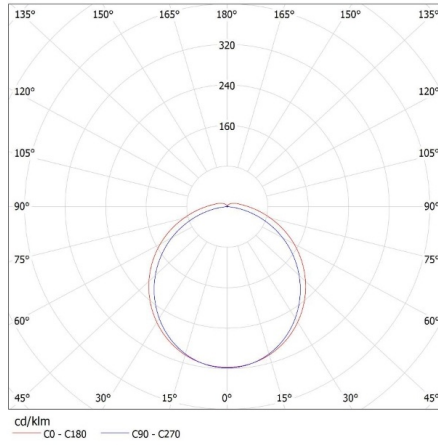

33891 MEBA LED 22-40W NW/WW

Linear LED luminaire

Luminaire: KANLUX S.A. (kat 33891) MEBA LED 22-40W NW/WW (22W)
Lamps: 1 x MEBA LED 22W WW