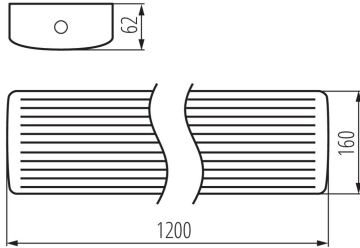

33891 MEBA LED 22-40W NW/WW

Linear LED luminaire