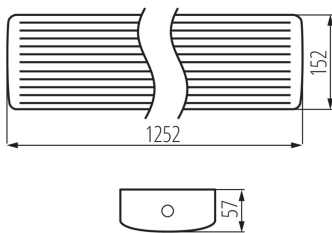

## 33895 MEBA 4LED 120 IP54 PC

Linear LED luminaire

5905339338952

Kanlux MEBA 4LED IP54 is a series of surface-mounted luminaires with a replaceable light source, which complements the popular family of Kanlux MEBA luminaires. We can choose from models with lengths of 600mm, 1200mm and 1500mm. Kanlux MEBA 4LED IP54 has a 5-year warranty and a tightness level of IP54. Two cable entries allow for pass-through connection of the luminaires. The quick connector makes it easier to install the fixture, and the lampshade and sides of the fixture are made of polycarbonate and the body is made of steel sheet - these are other advantages of the Kanlux MEBA 4LED IP54 lamps.

### GENERAL DATA:

**Colour:** white

**Place of assembly:** ceiling mounted

**Place of application:** Indoors and outdoors

**Minimum distance from the illuminated object:** 0,5m

**Power supply of T8 LED fluorescent lamps:** Unilateral

**Length [mm]:** 1252

**Width [mm]:** 152

**Height [mm]:** 57

**Light source included:** no

**Cap:** G13

**Ambient temperature range to which the product can be exposed:** -20+40

**Enclosure material:** steel

**Connection type:** Self-clamping block

**Range of sections of wires used [mm<sup>2</sup>]:** 0,75-2