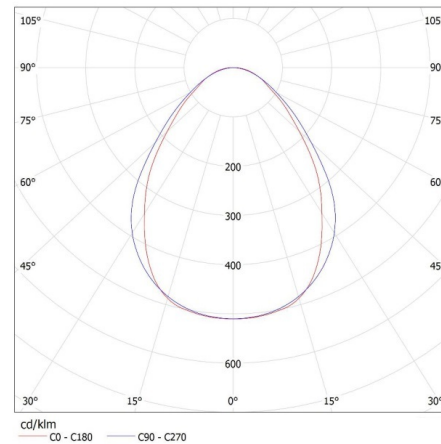

ADDITIONAL INFORMATION:

- 5 years Warranty under the terms of the warranty statement, available on our website

KANLUX S.A. (kat 33906) AL-SL-WW-MPR-W-NT / LDC (Polar)