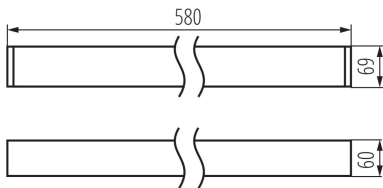

### GENERAL DATA:

**Colour:** white  
**Place of assembly:** ceiling mounted  
**Place of application:** Indoors  
**Minimum distance from the illuminated object:** 0,5m  
**Compatible with a dimmer:** no  
**Fixture lighting direction:** down  
**Length [mm]:** 580  
**Width [mm]:** 60  
**Height [mm]:** 69  
**Integrated LED light source:** yes

### TECHNICAL DATA:

**Rated voltage [V]:** 220-240 AC  
**Rated frequency [Hz]:** 50  
**Maximum power [W]:** 10  
**Class of protection against electric shock:** I  
**Lampshade material:** plastic  
**Diode type:** LED SMD  
**Luminous flux [lm]:** 1050  
**Colour temperature:** Warm white  
**Correlated colour temperature [K]:** 3000  
**Colour consistency in McAdam ellipses:** ≤3  
**Colour rendering index:** 80  
**Service life [h]:** 50000  
**Luminous-flux-retention factor at the end of rated service life:** L90B10  
**Number of on/off cycles:** ≥30000  
**Lighting angle [°]:** X75/Y90  
**Luminous efficiency of the lamp [lm/W]:** 105  
**Ambient temperature range to which the product can be exposed:** 5÷25  
**Shade type:** microprismatic  
**Enclosure material:** aluminum alloy  
**Connection type:** Self-clamping block  
**Range of sections of wires used [mm²]:** 1,5÷2,5  
**Lamp-heating time [s]:** ≤1  
**Lamp-ignition time [s]:** ≤0,5  
**IP class:** 20

### Linear LED luminaire

**Number of units in the secondary packaging :** 1

**Number of units in the packaging :** 1

**Net unit weight [g] :** 1150

**Grammage [g] :** 1342

**Length of a unit pack [cm] :** 74.5