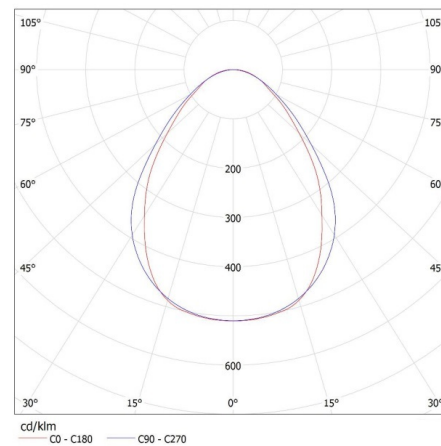

ADDITIONAL INFORMATION:

- 5 years Warranty under the terms of the warranty statement, available on our website

KANLUX S.A. (kat 33930) AL-SL-WW-MPR-S-NT / LDC (Polar)