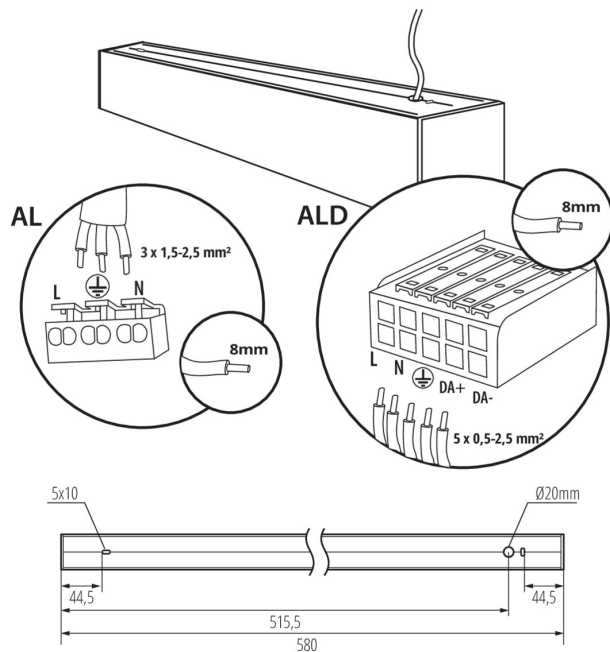

Linear LED luminaire