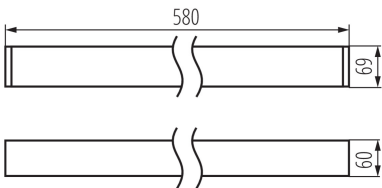

### GENERAL DATA:

**Colour:** silver  
**Place of assembly:** ceiling mounted  
**Place of application:** Indoors  
**Minimum distance from the illuminated object:** 0,5m  
**Compatible with a dimmer:** no  
**Fixture lighting direction:** down  
**Length [mm]:** 580  
**Width [mm]:** 60  
**Height [mm]:** 69  
**Integrated LED light source:** yes

### TECHNICAL DATA:

**Rated voltage [V]:** 220-240 AC  
**Rated frequency [Hz]:** 50  
**Maximum power [W]:** 10  
**Class of protection against electric shock:** I  
**Lampshade material:** plastic  
**Diode type:** LED SMD  
**Luminous flux [lm]:** 1050  
**Colour temperature:** Warm white  
**Correlated colour temperature [K]:** 3000  
**Colour consistency in McAdam ellipses:** ≤3  
**Colour rendering index:** 80  
**Service life [h]:** 50000  
**Luminous-flux-retention factor at the end of rated service life:** L90B10  
**Number of on/off cycles:** ≥30000  
**Lighting angle [°]:** X75/Y90  
**Luminous efficiency of the lamp [lm/W]:** 105  
**Ambient temperature range to which the product can be exposed:** 5÷25  
**Shade type:** microprismatic  
**Enclosure material:** aluminum alloy  
**Connection type:** Self-clamping block  
**Range of sections of wires used [mm²]:** 1,5÷2,5  
**Lamp-heating time [s]:** ≤1  
**Lamp-ignition time [s]:** ≤0,5  
**IP class:** 20

### Linear LED luminaire

**Number of units in the secondary packaging :** 1

**Number of units in the packaging :** 1

**Net unit weight [g] :** 1150

**Grammage [g] :** 1342

**Length of a unit pack [cm] :** 74.5