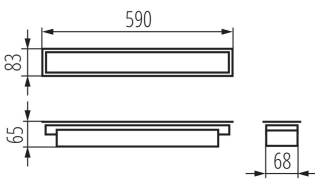

### GENERAL DATA:

**Colour:** silver

**Place of assembly:** Recessed mount in the ceiling

**Place of application:** Indoors

**Minimum distance from the illuminated object:** 0,5m

**Compatible with a dimmer:** no

**Fixture lighting direction:** down

**Length [mm]:** 590

**Width [mm]:** 83

**Height [mm]:** 65

**Integrated LED light source:** yes