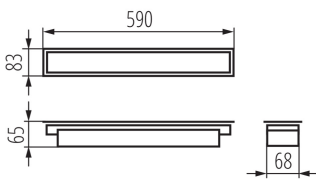

### GENERAL DATA:

**Colour:** silver

**Place of assembly:** Recessed mount in the ceiling

**Place of application:** Indoors

**Minimum distance from the illuminated object:** 0,5m

**Compatible with a dimmer:** no

**Fixture lighting direction:** down

**Length [mm]:** 590

**Width [mm]:** 83

**Height [mm]:** 65

**Integrated LED light source:** yes