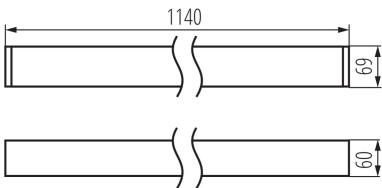

Linear LED luminaire

5905339339782

GENERAL DATA:

Colour: white
Place of assembly: ceiling mounted
Place of application: Indoors
Minimum distance from the illuminated object : 0,5m
Compatible with a dimmer : no
Fixture lighting direction: down
Length [mm]: 1140
Width [mm]: 60
Height [mm]: 69
Integrated LED light source : yes
Version for connection in line [initial element] LF : 34539
Version for connection in line [central element] LM : 34683
Version for connection in line [final element] LL : 34827
Wersja do łączenia w linie [kształtka] LTX1 : 35047
Wersja do łączenia w linie [kształtka] LTX1C : 35071
Wersja do łączenia w linie [kształtka] LTX2C : 35095
Wersja do łączenia w linie [kształtka] LTX1E : 35209
Wersja do łączenia w linie [kształtka] L : 35026
Wersja do łączenia w linie [kształtka] T : 35023
Wersja do łączenia w linie [kształtka] X : 35020

TECHNICAL DATA:

Rated voltage [V]: 220-240 AC
Rated frequency [Hz]: 50
Maximum power [W]: 25
Class of protection against electric shock : I
Lampshade material: plastic
Diode type: LED SMD
Luminous flux [lm]: 2750
Colour temperature: Warm white
Correlated colour temperature [K]: 3000
Colour consistency in McAdam ellipses : ≤3
Colour rendering index: 80
Service life [h]: 50000
Luminous-flux-retention factor at the end of rated service life : L90B10
Number of on/off cycles : ≥30000
Lighting angle [°]: X75/Y90
Luminous efficiency of the lamp [lm/W]: 110
Ambient temperature range to which the product can be exposed: 5÷25
Shade type: microprismatic

Linear LED luminaire

Enclosure material: aluminum alloy
Connection type: Self-clamping block
Range of sections of wires used [mm²]: 1,5÷2,5
Lamp-heating time [s]: ≤1
Lamp-ignition time [s]: ≤0,5
IP class: 20