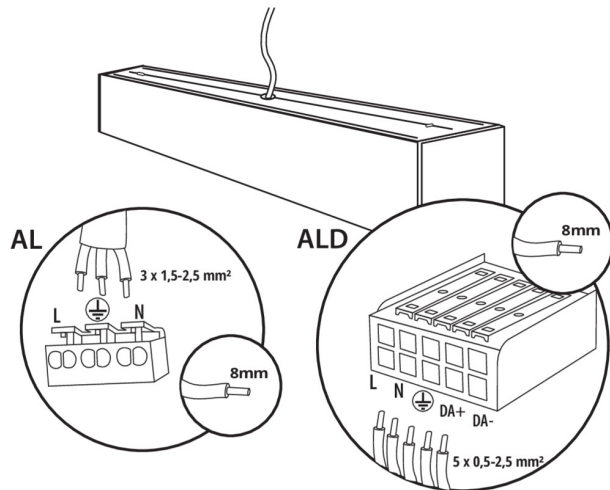

Linear LED luminaire