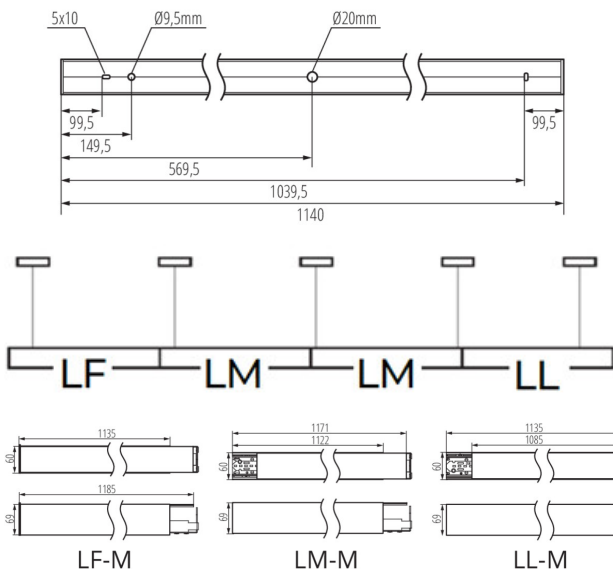

Linear LED luminaire