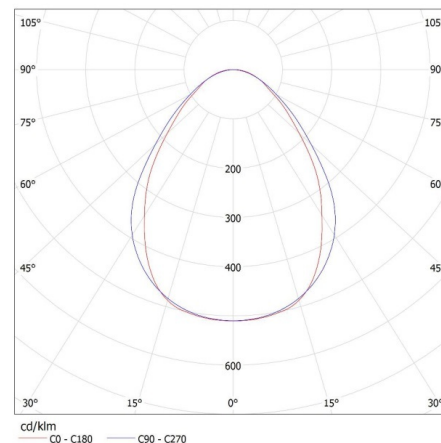

ADDITIONAL INFORMATION:

- 5 years Warranty under the terms of the warranty statement, available on our website

KANLUX S.A. (kat 33978) AL-ML-WW-MPR-W-NT / LDC (Polar)