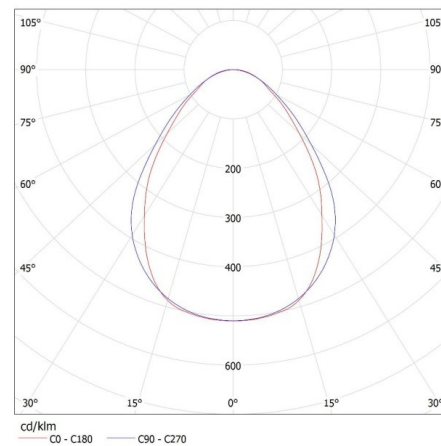

ADDITIONAL INFORMATION:

- 5 years Warranty under the terms of the warranty statement, available on our website

KANLUX S.A. (kat 33979) AL-MH-WW-MPR-W-NT / LDC (Polar)