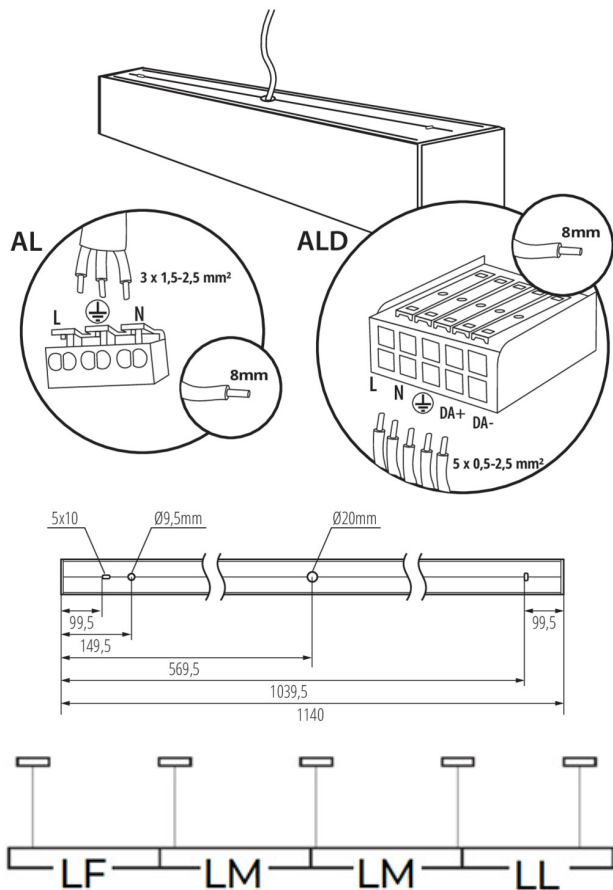

Linear LED luminaire