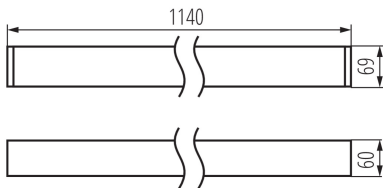

### GENERAL DATA:

**Colour:** white  
**Place of assembly:** ceiling mounted  
**Place of application:** Indoors  
**Minimum distance from the illuminated object:** 0,5m  
**Compatible with a dimmer:** no  
**Fixture lighting direction:** down  
**Length [mm]:** 1140  
**Width [mm]:** 60  
**Height [mm]:** 69  
**Integrated LED light source:** yes

### TECHNICAL DATA:

**Rated voltage [V]:** 220-240 AC  
**Rated frequency [Hz]:** 50  
**Maximum power [W]:** 40  
**Class of protection against electric shock:** I  
**Lampshade material:** plastic  
**Diode type:** LED SMD  
**Luminous flux [lm]:** 4150  
**Colour temperature:** Warm white  
**Correlated colour temperature [K]:** 3000  
**Colour consistency in McAdam ellipses:** ≤3  
**Colour rendering index:** 80  
**Service life [h]:** 50000  
**Luminous-flux-retention factor at the end of rated service life:** L90B10  
**Number of on/off cycles:** ≥30000  
**Lighting angle [°]:** X75/Y90  
**Luminous efficiency of the lamp [lm/W]:** 104  
**Ambient temperature range to which the product can be exposed:** 5÷25  
**Shade type:** microprismatic  
**Enclosure material:** aluminum alloy  
**Connection type:** Self-clamping block  
**Range of sections of wires used [mm²]:** 1,5÷2,5  
**Lamp-heating time [s]:** ≤1  
**Lamp-ignition time [s]:** ≤0,5  
**IP class:** 20

### Linear LED luminaire

**Number of units in the secondary packaging :** 1

**Number of units in the packaging :** 1

**Net unit weight [g] :** 2100

**Grammage [g] :** 2450

**Length of a unit pack [cm] :** 136