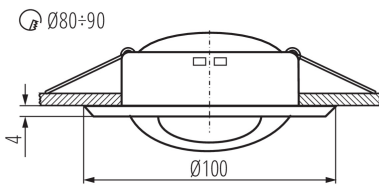

00340 ARGUS CT-2117-GM

Ceiling-mounted spotlight fitting

5905339003409

Kanlux ARGUS are the most popular and at the same time the simplest eye in its form. Diversity of shapes and colours will make each fan of classics find something for themselves among them. Bulbs with Gx5.3 (12V) light bulb base match the Kanlux ARGUS eyes.

GENERAL DATA:

Colour: graphite

Necessity of using self-shielding lamps : yes

Place of assembly: Recessed mount in the ceiling

Place of application : Indoors

Minimum distance from the illuminated object : 0,5m

The product is not suitable to be installed on a normally flammable surface: >35W

The product is not suitable to be covered with a heat-insulating material: yes

Height [mm]: 44

Diameter [mm]: 100

Assembly hole [mm]: Ø80-90

TECHNICAL DATA:

Rated voltage [V]: 12 AC; 12 DC

Maximum power [W]: max 10

Class of protection against electric shock : III

Light source: MR16

Light source included: no

Cap: Gx5,3

Ambient temperature range to which the product can be exposed: 5÷25

Enclosure material: steel

Connection type: Free cable ends

Wire length [m]: 0.12

Wire diameter [mm²]: 0.75

Lighting-fixture angle regulation : in one axis

Lighting-fixture angle regulation [°]: 45

IP class: 20

LOGISTIC DATA:

Unit of measurement: unit

Packaging method: 50

Number of units in the secondary packaging : 1

Number of units in the packaging : 50

Net unit weight [g]: 124