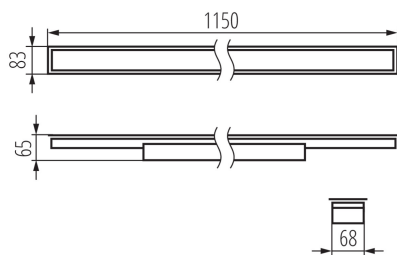

Linear LED luminaire

5905339340085

GENERAL DATA:

Colour: white

Place of assembly: Recessed mount in the ceiling

Place of application: Indoors

Minimum distance from the illuminated object: 0,5m

Compatible with a dimmer: no

Fixture lighting direction: down

Length [mm]: 1150

Width [mm]: 83

Height [mm]: 65

Integrated LED light source: yes

Version for connection in line [initial element] LF: 34578 (PT)

Version for connection in line [central element] LM: 34722 (PT)

Ambient temperature range to which the product can be exposed: 5÷25

Shade type: matt

Enclosure material: steel

Connection type: Self-clamping block

Range of sections of wires used [mm²]: 1,5÷2,5

Lamp-heating time [s]: ≤ 1

Lamp-ignition time [s]: $\leq 0,5$

34008 AL-ML-NW-MAT-W-PT

Linear LED luminaire

IP class: 20

LOGISTIC DATA:

Unit of measurement: unit

Packaging method: 1

Number of units in the secondary packaging : 1