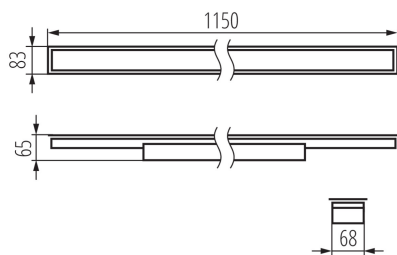

34010 AL-ML-WW-MAT-W-PT

Linear LED luminaire

5905339340108

GENERAL DATA:

Colour: white

Place of assembly: Recessed mount in the ceiling

Place of application: Indoors

Minimum distance from the illuminated object: 0,5m

Compatible with a dimmer: no

Fixture lighting direction: down

Length [mm]: 1150

Width [mm]: 83

Height [mm]: 65

Integrated LED light source: yes

Version for connection in line [initial element] LF: 34584 (PT)

Number of on/off cycles: ≥ 30000

Lighting angle [°]: X85/Y95

Luminous efficiency of the lamp [lm/W]: 119

Ambient temperature range to which the product can be exposed: 5÷25

Shade type: matt

Enclosure material: steel

Connection type: Self-clamping block

Range of sections of wires used [mm²]: 1,5÷2,5

Lamp-heating time [s]: ≤ 1

Lamp-ignition time [s]: $\leq 0,5$

34010 AL-ML-WW-MAT-W-PT

Linear LED luminaire

IP class: 20

LOGISTIC DATA: