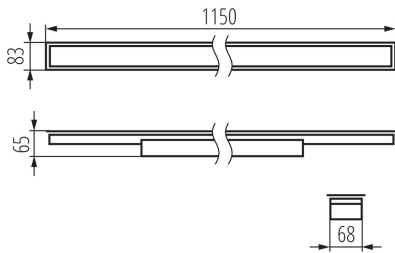

Linear LED luminaire

5905339340207

GENERAL DATA:

Colour: black

Place of assembly: Recessed mount in the ceiling

Place of application: Indoors

Minimum distance from the illuminated object: 0,5m

Compatible with a dimmer: no

Fixture lighting direction: down

Length [mm]: 1150

Width [mm]: 83

Height [mm]: 65

Integrated LED light source: yes

Version for connection in line [initial element] LF: 34576 (PT)

Version for connection in line [central element] LM: 34720 (PT)