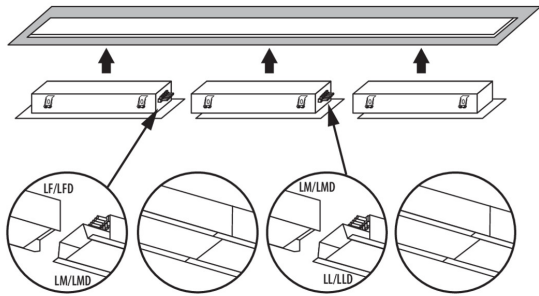

34020 AL-ML-NW-MAT-B-PT

Linear LED luminaire