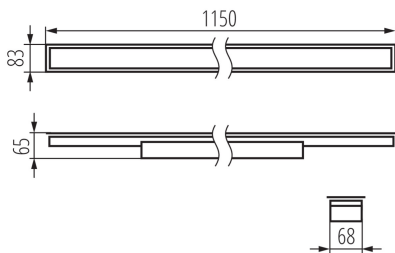

Compatible with a dimmer: no

Fixture lighting direction: down

Length [mm]: 1150

Width [mm]: 83

Height [mm]: 65

Integrated LED light source: yes

Version for connection in line [initial element] LF: 34582 (PT)

Number of on/off cycles: ≥ 30000

Lighting angle [°]: X85/Y95

Luminous efficiency of the lamp [lm/W]: 119

Ambient temperature range to which the product can be exposed: 5÷25

Shade type: matt

Enclosure material: steel

Connection type: Self-clamping block

Range of sections of wires used [mm²]: 1,5÷2,5

Lamp-heating time [s]: ≤ 1

Lamp-ignition time [s]: $\leq 0,5$

34022 AL-ML-WW-MAT-B-PT

Linear LED luminaire

IP class: 20

LOGISTIC DATA: