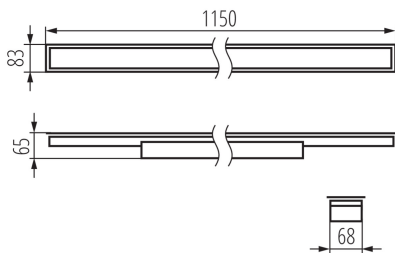

Linear LED luminaire

5905339340337

GENERAL DATA:

Colour: silver
Place of assembly: Recessed mount in the ceiling
Place of application: Indoors
Minimum distance from the illuminated object: 0,5m
Compatible with a dimmer: no
Fixture lighting direction: down
Length [mm]: 1150
Width [mm]: 83
Height [mm]: 65
Integrated LED light source: yes

TECHNICAL DATA:

Rated voltage [V]: 220-240 AC
Rated frequency [Hz]: 50
Maximum power [W]: 40
Class of protection against electric shock: I
Lampshade material: plastic
Diode type: LED SMD
Luminous flux [lm]: 5050
Colour temperature: white
Correlated colour temperature [K]: 4000
Colour consistency in McAdam ellipses: ≤3
Colour rendering index: 80
Service life [h]: 50000
Luminous-flux-retention factor at the end of rated service life: L90B10
Number of on/off cycles: ≥30000
Lighting angle [°]: X85/Y95
Luminous efficiency of the lamp [lm/W]: 126
Ambient temperature range to which the product can be exposed: 5÷25
Shade type: matt
Enclosure material: steel
Connection type: Self-clamping block
Range of sections of wires used [mm²]: 1,5÷2,5
Lamp-heating time [s]: ≤1
Lamp-ignition time [s]: ≤0,5
IP class: 20

LOGISTIC DATA:

Unit of measurement: unit
Packaging method: 1