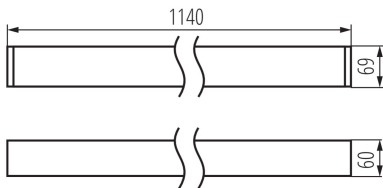

34045 AL-MM-WW-MAT-W-NT

Linear LED luminaire

5905339340450

GENERAL DATA:

Colour: white
Place of assembly: ceiling mounted
Place of application: Indoors
Minimum distance from the illuminated object : 0,5m
Compatible with a dimmer : no
Fixture lighting direction: down
Length [mm]: 1140
Width [mm]: 60
Height [mm]: 69
Integrated LED light source : yes
Version for connection in line [initial element] LF : 34548
Version for connection in line [central element] LM : 34692
Version for connection in line [final element] LL : 34836
Wersja do łączenia w linie [kształtka] LTX1 : 35038
Wersja do łączenia w linie [kształtka] LTX1C : 35062
Wersja do łączenia w linie [kształtka] LTX2C : 35086
Wersja do łączenia w linie [kształtka] LTX1E : 35200
Wersja do łączenia w linie [kształtka] L : 34405
Wersja do łączenia w linie [kształtka] T : 35015
Wersja do łączenia w linie [kształtka] X : 35012

TECHNICAL DATA:

Rated voltage [V]: 220-240 AC
Rated frequency [Hz]: 50
Maximum power [W]: 29
Class of protection against electric shock : I
Lampshade material: plastic
Diode type: LED SMD
Luminous flux [lm]: 3450
Colour temperature: Warm white
Correlated colour temperature [K]: 3000
Colour consistency in McAdam ellipses : ≤3
Colour rendering index: 80
Service life [h]: 50000
Luminous-flux-retention factor at the end of rated service life : L90B10
Number of on/off cycles : ≥30000
Lighting angle [°]: X85/Y95
Luminous efficiency of the lamp [lm/W]: 119
Ambient temperature range to which the product can be exposed: 5÷25
Shade type: matt

34045 AL-MM-WW-MAT-W-NT

Linear LED luminaire

Enclosure material: aluminum alloy

Connection type: Self-clamping block

Range of sections of wires used [mm²]: 1,5÷2,5

Lamp-heating time [s]: ≤1

Lamp-ignition time [s]: ≤0,5