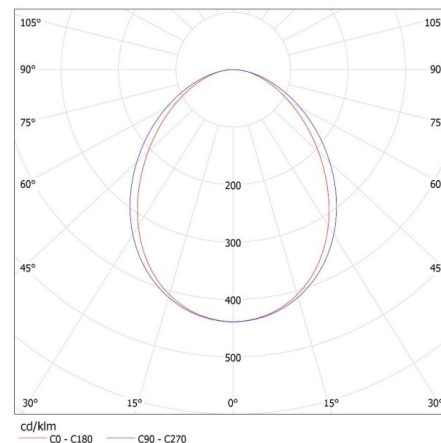

ADDITIONAL INFORMATION:

- 5 years Warranty under the terms of the warranty statement, available on our website

KANLUX S.A. (kat 34045) AL-MM-WW-MAT-W-NT / LDC (Polar)