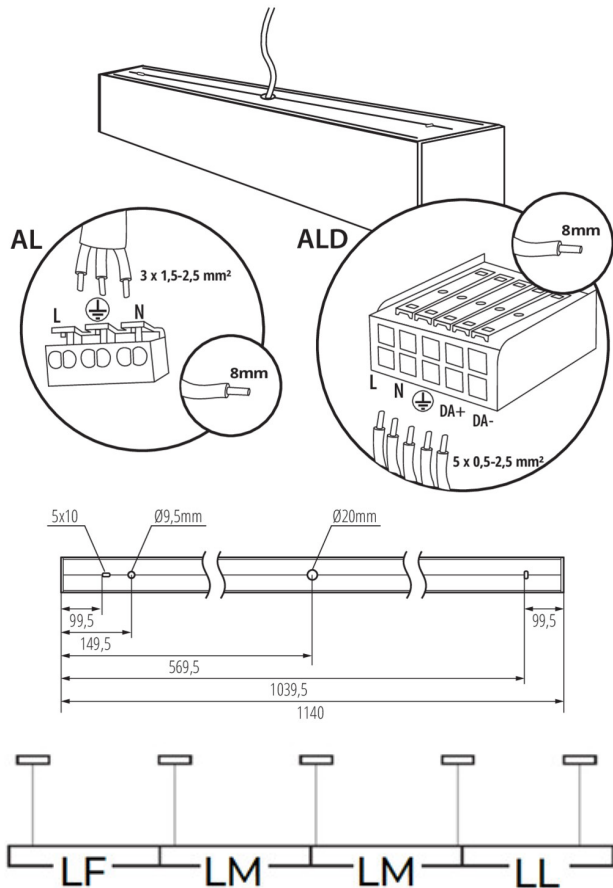

34045 AL-MM-WW-MAT-W-NT

Linear LED luminaire