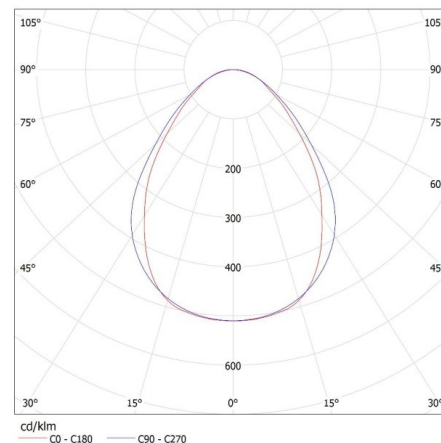

ADDITIONAL INFORMATION:

- 5 years Warranty under the terms of the warranty statement, available on our website

KANLUX S.A. (kat 34047) AL-MM-WW-MPR-W-NT / LDC (Polar)