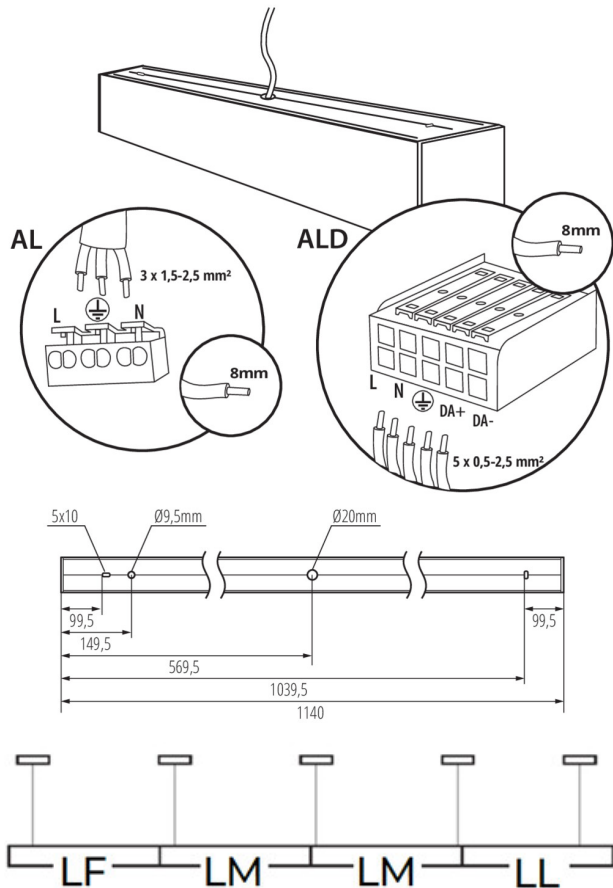

34047 AL-MM-WW-MPR-W-NT

Linear LED luminaire