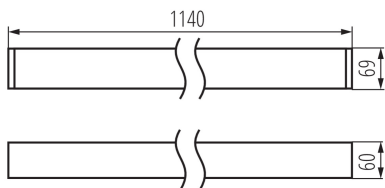

34047 AL-MM-WW-MPR-W-NT

Linear LED luminaire

5905339340474

GENERAL DATA:

Colour: white

Place of assembly: ceiling mounted

Place of application: Indoors

Minimum distance from the illuminated object : 0,5m

Compatible with a dimmer : no

Fixture lighting direction: down

Length [mm]: 1140

Width [mm]: 60

Height [mm]: 69

Integrated LED light source : yes

Version for connection in line [initial element] LF : 34551

Version for connection in line [central element] LM : 34695

Version for connection in line [final element] LL : 34839

Wersja do łączenia w linie [kształtka] LTX1 : 35050

Wersja do łączenia w linie [kształtka] LTX1C : 35074

Wersja do łączenia w linie [kształtka] LTX2C : 35098