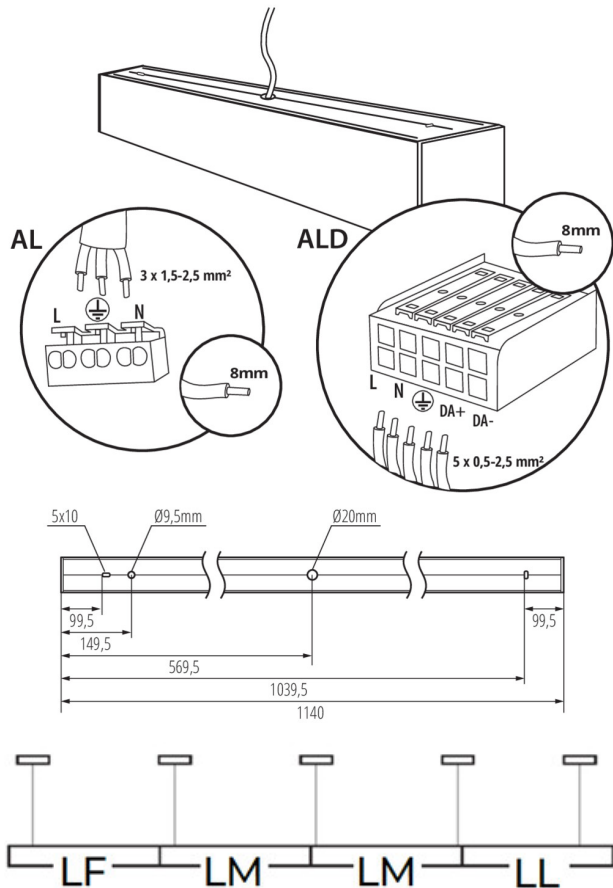

34056 AL-MM-NW-MAT-S-NT

Linear LED luminaire