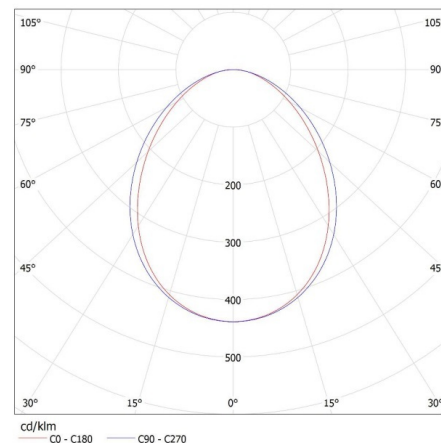

ADDITIONAL INFORMATION:

- 5 years Warranty under the terms of the warranty statement, available on our website

KANLUX S.A. (kat 34056) AL-MM-NW-MAT-S-NT / LDC (Polar)