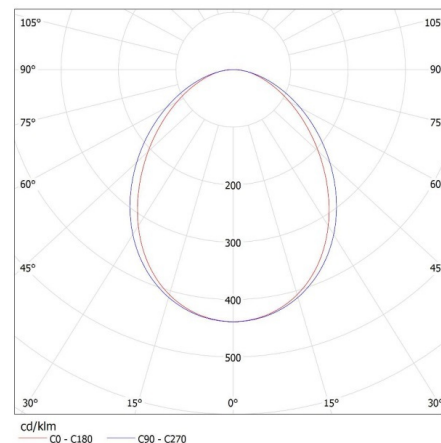

ADDITIONAL INFORMATION:

- 5 years Warranty under the terms of the warranty statement, available on our website

KANLUX S.A. (kat 34057) AL-MM-WW-MAT-S-NT / LDC (Polar)