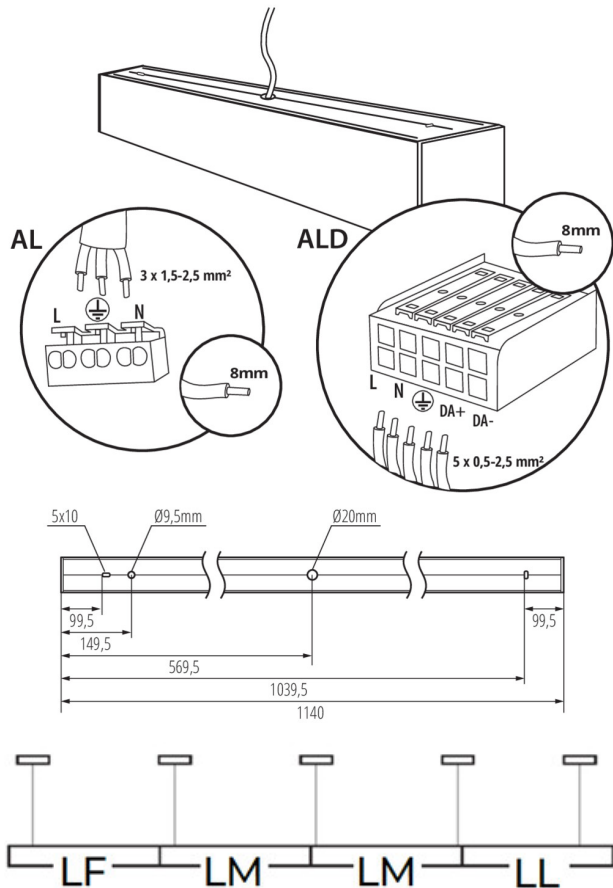

34057 AL-MM-WW-MAT-S-NT

Linear LED luminaire