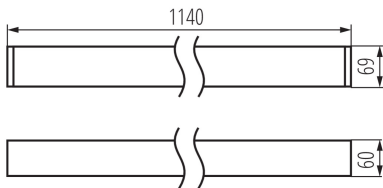

34057 AL-MM-WW-MAT-S-NT

Linear LED luminaire

5905339340573

GENERAL DATA:

Colour: silver

Place of assembly: ceiling mounted

Place of application: Indoors

Minimum distance from the illuminated object: 0,5m

Compatible with a dimmer: no

Fixture lighting direction: down

Length [mm]: 1140

Width [mm]: 60

Height [mm]: 69

Integrated LED light source: yes

Version for connection in line [initial element] LF: 34547

Version for connection in line [central element] LM: 34691

Version for connection in line [final element] LL: 34835

Wersja do łączenia w linie [kształtka] LTX1: 35037

Wersja do łączenia w linie [kształtka] LTX1C: 35061

Wersja do łączenia w linie [kształtka] LTX2C: 35085