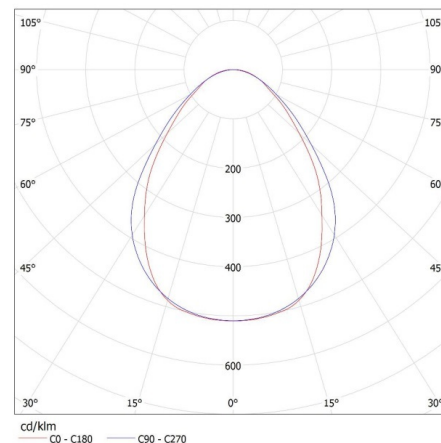

ADDITIONAL INFORMATION:

- 5 years Warranty under the terms of the warranty statement, available on our website

KANLUX S.A. (kat 34058) AL-MM-NW-MPR-S-NT / LDC (Polar)