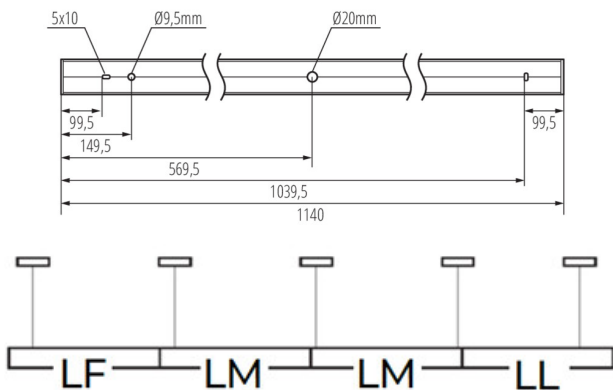

Linear LED luminaire