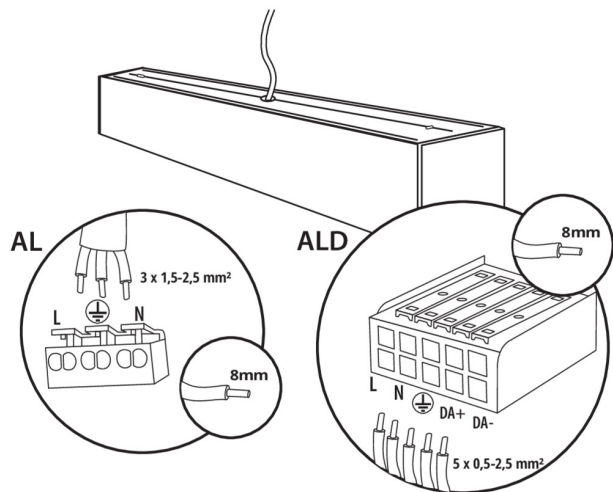

Linear LED luminaire