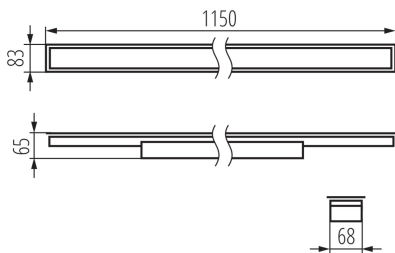

34062 AL-MM-NW-MAT-W-PT

Linear LED luminaire

5905339340627

GENERAL DATA:

Colour: white

Place of assembly: Recessed mount in the ceiling

Place of application: Indoors

Minimum distance from the illuminated object: 0,5m

Compatible with a dimmer: no

Fixture lighting direction: down

Length [mm]: 1150

Width [mm]: 83

Height [mm]: 65

Integrated LED light source: yes

Version for connection in line [initial element] LF: 34590 (PT)

Number of on/off cycles: ≥ 30000

Lighting angle [°]: X85/Y95

Luminous efficiency of the lamp [lm/W]: 134

Ambient temperature range to which the product can be exposed: 5÷25

Shade type: matt

Enclosure material: steel

Connection type: Self-clamping block

Range of sections of wires used [mm²]: 1,5÷2,5

Lamp-heating time [s]: ≤ 1

Lamp-ignition time [s]: $\leq 0,5$

34062 AL-MM-NW-MAT-W-PT

Linear LED luminaire

IP class: 20

LOGISTIC DATA: