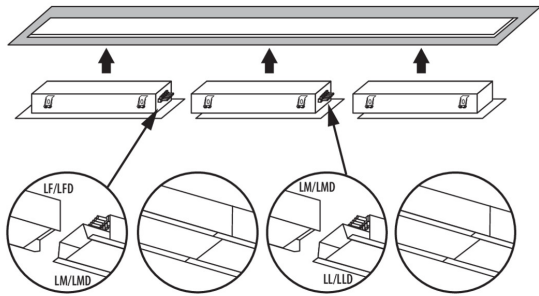

34062 AL-MM-NW-MAT-W-PT

Linear LED luminaire