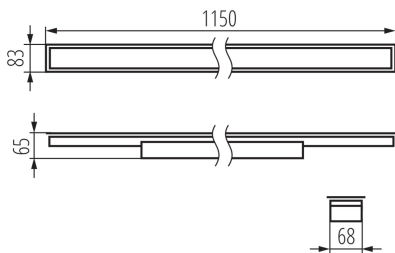

34065 AL-MM-WW-MPR-W-PT

Linear LED luminaire

5905339340658

GENERAL DATA:

Colour: white

Place of assembly: Recessed mount in the ceiling

Place of application: Indoors

Minimum distance from the illuminated object: 0,5m

Compatible with a dimmer: no

Fixture lighting direction: down

Length [mm]: 1150

Width [mm]: 83

Height [mm]: 65

Integrated LED light source: yes

Version for connection in line [initial element] LF: 34599 (PT)

Number of on/off cycles: ≥ 30000

Lighting angle [°]: X75/Y90

Luminous efficiency of the lamp [lm/W]: 109

Ambient temperature range to which the product can be exposed: 5÷25

Shade type: microprismatic

Enclosure material: steel

Connection type: Self-clamping block

Range of sections of wires used [mm²]: 1,5÷2,5

Lamp-heating time [s]: ≤ 1

Lamp-ignition time [s]: $\leq 0,5$

34065 AL-MM-WW-MPR-W-PT

Linear LED luminaire

IP class: 20

LOGISTIC DATA: