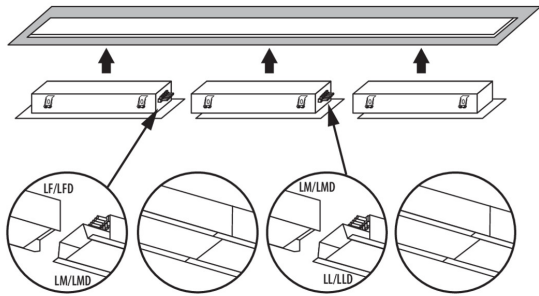

Connection type: Self-clamping block

Range of sections of wires used [mm²]: 1,5÷2,5

Lamp-heating time [s]: ≤ 1

Lamp-ignition time [s]: $\leq 0,5$

34065 AL-MM-WW-MPR-W-PT

Linear LED luminaire

IP class: 20

LOGISTIC DATA: