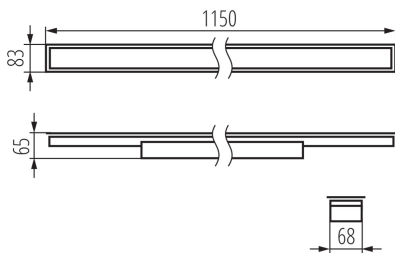

Linear LED luminaire

5905339340696

GENERAL DATA:

Colour: black

Place of assembly: Recessed mount in the ceiling

Place of application: Indoors

Minimum distance from the illuminated object: 0,5m

Compatible with a dimmer: no

Fixture lighting direction: down

Length [mm]: 1150

Width [mm]: 83

Height [mm]: 65

Integrated LED light source: yes

Version for connection in line [initial element] LF: 34594 (PT)

Version for connection in line [central element] LM: 34738 (PT)

Ambient temperature range to which the product can be exposed: 5÷25

Shade type: matt

Enclosure material: steel

Connection type: Self-clamping block

Range of sections of wires used [mm²]: 1,5÷2,5

Lamp-heating time [s]: ≤ 1

Lamp-ignition time [s]: $\leq 0,5$

Linear LED luminaire

IP class: 20

LOGISTIC DATA:

Unit of measurement: unit

Packaging method: 1

Number of units in the secondary packaging : 1

Number of units in the packaging : 1