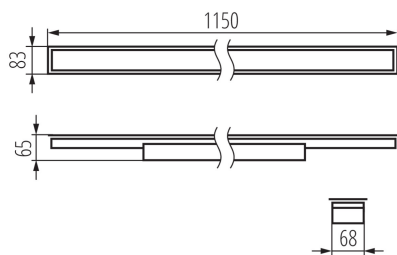

34075 AL-MM-WW-MAT-S-PT

Linear LED luminaire

5905339340757

GENERAL DATA:

Colour: silver

Place of assembly: Recessed mount in the ceiling

Place of application: Indoors

Minimum distance from the illuminated object: 0,5m

Compatible with a dimmer: no

Fixture lighting direction: down

Length [mm]: 1150

Width [mm]: 83

Height [mm]: 65

Integrated LED light source: yes

Version for connection in line [initial element] LF: 34595 (PT)

Number of on/off cycles: ≥ 30000

Lighting angle [°]: X85/Y95

Luminous efficiency of the lamp [lm/W]: 119

Ambient temperature range to which the product can be exposed: 5÷25

Shade type: matt

Enclosure material: steel

Connection type: Self-clamping block

Range of sections of wires used [mm²]: 1,5÷2,5

Lamp-heating time [s]: ≤ 1

Lamp-ignition time [s]: $\leq 0,5$

34075 AL-MM-WW-MAT-S-PT

Linear LED luminaire

IP class: 20

LOGISTIC DATA: