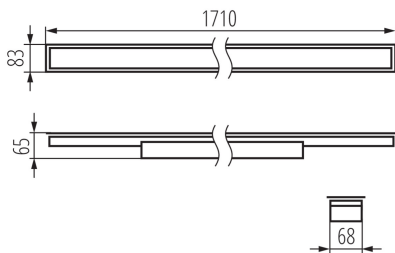

34116 AL-LL-NW-MAT-W-PT

Linear LED luminaire

5905339341167

GENERAL DATA:

Colour: white
Place of assembly: Recessed mount in the ceiling
Place of application: Indoors
Minimum distance from the illuminated object: 0,5m
Compatible with a dimmer: no
Fixture lighting direction: down
Length [mm]: 1710
Width [mm]: 83
Height [mm]: 65
Integrated LED light source: yes

TECHNICAL DATA:

Rated voltage [V]: 220-240 AC
Rated frequency [Hz]: 50
Maximum power [W]: 33
Class of protection against electric shock: I
Lampshade material: plastic
Diode type: LED SMD
Luminous flux [lm]: 4550
Colour temperature: white
Correlated colour temperature [K]: 4000
Colour consistency in McAdam ellipses: ≤3
Colour rendering index: 80
Service life [h]: 50000
Luminous-flux-retention factor at the end of rated service life: L90B10
Number of on/off cycles: ≥30000
Lighting angle [°]: X85/Y95
Luminous efficiency of the lamp [lm/W]: 138
Ambient temperature range to which the product can be exposed: 5÷25
Shade type: matt
Enclosure material: steel
Connection type: Self-clamping block
Range of sections of wires used [mm²]: 1,5÷2,5
Lamp-heating time [s]: ≤1
Lamp-ignition time [s]: ≤0,5
IP class: 20

LOGISTIC DATA:

Unit of measurement: unit
Packaging method: 1