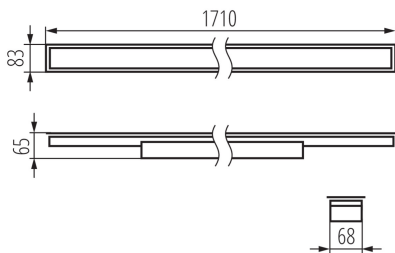

Linear LED luminaire

5905339341181

GENERAL DATA:

Colour: white
Place of assembly: Recessed mount in the ceiling
Place of application: Indoors
Minimum distance from the illuminated object: 0,5m
Compatible with a dimmer: no
Fixture lighting direction: down
Length [mm]: 1710
Width [mm]: 83
Height [mm]: 65
Integrated LED light source: yes

TECHNICAL DATA:

Rated voltage [V]: 220-240 AC
Rated frequency [Hz]: 50
Maximum power [W]: 33
Class of protection against electric shock: I
Lampshade material: plastic
Diode type: LED SMD
Luminous flux [lm]: 4100
Colour temperature: Warm white
Correlated colour temperature [K]: 3000
Colour consistency in McAdam ellipses: ≤3
Colour rendering index: 80
Service life [h]: 50000
Luminous-flux-retention factor at the end of rated service life: L90B10
Number of on/off cycles: ≥30000
Lighting angle [°]: X85/Y95
Luminous efficiency of the lamp [lm/W]: 124
Ambient temperature range to which the product can be exposed: 5÷25
Shade type: matt
Enclosure material: steel
Connection type: Self-clamping block
Range of sections of wires used [mm²]: 1,5÷2,5
Lamp-heating time [s]: ≤1
Lamp-ignition time [s]: ≤0,5
IP class: 20

LOGISTIC DATA:

Unit of measurement: unit
Packaging method: 1