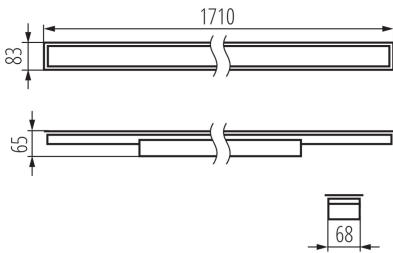

34130 AL-LL-WW-MAT-B-PT

Linear LED luminaire

5905339341303

GENERAL DATA:

Colour: black
Place of assembly: Recessed mount in the ceiling
Place of application: Indoors
Minimum distance from the illuminated object: 0,5m
Compatible with a dimmer: no
Fixture lighting direction: down
Length [mm]: 1710
Width [mm]: 83
Height [mm]: 65
Integrated LED light source: yes

TECHNICAL DATA:

Rated voltage [V]: 220-240 AC
Rated frequency [Hz]: 50
Maximum power [W]: 33
Class of protection against electric shock: I
Lampshade material: plastic
Diode type: LED SMD
Luminous flux [lm]: 4100
Colour temperature: Warm white
Correlated colour temperature [K]: 3000
Colour consistency in McAdam ellipses: ≤3
Colour rendering index: 80
Service life [h]: 50000
Luminous-flux-retention factor at the end of rated service life: L90B10
Number of on/off cycles: ≥30000
Lighting angle [°]: X85/Y95
Luminous efficiency of the lamp [lm/W]: 124
Ambient temperature range to which the product can be exposed: 5÷25
Shade type: matt
Enclosure material: steel
Connection type: Self-clamping block
Range of sections of wires used [mm²]: 1,5÷2,5
Lamp-heating time [s]: ≤1
Lamp-ignition time [s]: ≤0,5
IP class: 20

LOGISTIC DATA:

Unit of measurement: unit
Packaging method: 1