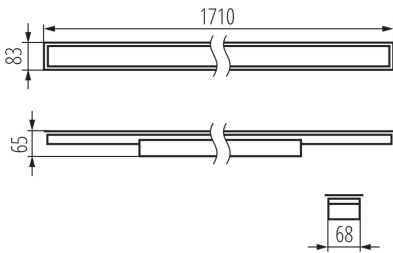

Linear LED luminaire

5905339341327

GENERAL DATA:

Colour: black
Place of assembly: Recessed mount in the ceiling
Place of application: Indoors
Minimum distance from the illuminated object: 0,5m
Compatible with a dimmer: no
Fixture lighting direction: down
Length [mm]: 1710
Width [mm]: 83
Height [mm]: 65
Integrated LED light source: yes

TECHNICAL DATA:

Rated voltage [V]: 220-240 AC
Rated frequency [Hz]: 50
Maximum power [W]: 33
Class of protection against electric shock: I
Lampshade material: plastic
Diode type: LED SMD
Luminous flux [lm]: 4150
Colour temperature: white
Correlated colour temperature [K]: 4000
Colour consistency in McAdam ellipses: ≤3
Colour rendering index: 80
Service life [h]: 50000
Luminous-flux-retention factor at the end of rated service life: L90B10
Number of on/off cycles: ≥30000
Lighting angle [°]: X75/Y90
Luminous efficiency of the lamp [lm/W]: 126
Ambient temperature range to which the product can be exposed: 5÷25
Shade type: microprismatic
Enclosure material: steel
Connection type: Self-clamping block
Range of sections of wires used [mm²]: 1,5÷2,5
Lamp-heating time [s]: ≤1
Lamp-ignition time [s]: ≤0,5
IP class: 20

LOGISTIC DATA:

Unit of measurement: unit
Packaging method: 1