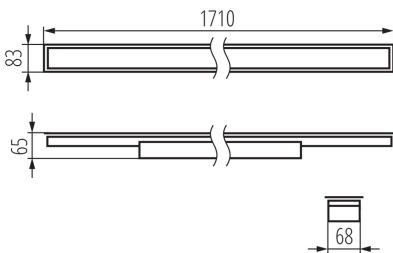

Linear LED luminaire

5905339341341

GENERAL DATA:

Colour: black
Place of assembly: Recessed mount in the ceiling
Place of application: Indoors
Minimum distance from the illuminated object: 0,5m
Compatible with a dimmer: no
Fixture lighting direction: down
Length [mm]: 1710
Width [mm]: 83
Height [mm]: 65
Integrated LED light source: yes

TECHNICAL DATA:

Rated voltage [V]: 220-240 AC
Rated frequency [Hz]: 50
Maximum power [W]: 33
Class of protection against electric shock: I
Lampshade material: plastic
Diode type: LED SMD
Luminous flux [lm]: 3750
Colour temperature: Warm white
Correlated colour temperature [K]: 3000
Colour consistency in McAdam ellipses: ≤3
Colour rendering index: 80
Service life [h]: 50000
Luminous-flux-retention factor at the end of rated service life: L90B10
Number of on/off cycles: ≥30000
Lighting angle [°]: X75/Y90
Luminous efficiency of the lamp [lm/W]: 114
Ambient temperature range to which the product can be exposed: 5÷25
Shade type: microprismatic
Enclosure material: steel
Connection type: Self-clamping block
Range of sections of wires used [mm²]: 1,5÷2,5
Lamp-heating time [s]: ≤1
Lamp-ignition time [s]: ≤0,5
IP class: 20

LOGISTIC DATA:

Unit of measurement: unit
Packaging method: 1