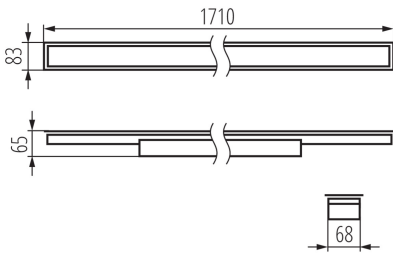

Linear LED luminaire

5905339341402

GENERAL DATA:

Colour: silver
Place of assembly: Recessed mount in the ceiling
Place of application: Indoors
Minimum distance from the illuminated object: 0,5m
Compatible with a dimmer: no
Fixture lighting direction: down
Length [mm]: 1710
Width [mm]: 83
Height [mm]: 65
Integrated LED light source: yes

TECHNICAL DATA:

Rated voltage [V]: 220-240 AC
Rated frequency [Hz]: 50
Maximum power [W]: 33
Class of protection against electric shock: I
Lampshade material: plastic
Diode type: LED SMD
Luminous flux [lm]: 4550
Colour temperature: white
Correlated colour temperature [K]: 4000
Colour consistency in McAdam ellipses: ≤3
Colour rendering index: 80
Service life [h]: 50000
Luminous-flux-retention factor at the end of rated service life: L90B10
Number of on/off cycles: ≥30000
Lighting angle [°]: X85/Y95
Luminous efficiency of the lamp [lm/W]: 138
Ambient temperature range to which the product can be exposed: 5÷25
Shade type: matt
Enclosure material: steel
Connection type: Self-clamping block
Range of sections of wires used [mm²]: 1,5÷2,5
Lamp-heating time [s]: ≤1
Lamp-ignition time [s]: ≤0,5
IP class: 20

LOGISTIC DATA:

Unit of measurement: unit
Packaging method: 1