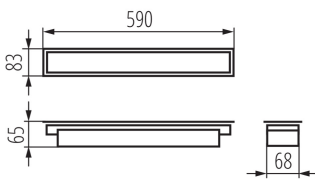

34190 ALD-SL-WW-MAT-W-PT

Linear LED luminaire

5905339341907

GENERAL DATA:

Colour: white

Place of assembly: Recessed mount in the ceiling

Place of application: Indoors

Minimum distance from the illuminated object: 0,5m

Compatible with a dimmer: DALI

Fixture lighting direction: down

Length [mm]: 590

Width [mm]: 83

Height [mm]: 65

Integrated LED light source: yes

TECHNICAL DATA:

Rated voltage [V]: 220-240 AC

Luminous efficiency of the lamp [lm/W]: 115

Ambient temperature range to which the product can be exposed: 5÷25

Shade type: matt

Enclosure material: steel

Connection type: Self-clamping block

Range of sections of wires used [mm²]: 0,5÷2,5

Width of a cardboard box [cm] : 11

Height of a cardboard box [cm] : 7

Length of a cardboard box [cm] : 75

Volume of a cardboard box [m³] : 0.005775

ADDITIONAL INFORMATION:

- 5 years Warranty under the terms of the warranty statement, available on our website