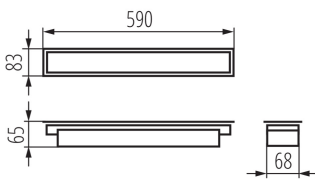

34191 ALD-SH-WW-MAT-W-PT

Linear LED luminaire

5905339341914

GENERAL DATA:

Colour: white

Place of assembly: Recessed mount in the ceiling

Place of application: Indoors

Minimum distance from the illuminated object: 0,5m

Compatible with a dimmer: DALI

Fixture lighting direction: down

Length [mm]: 590

Width [mm]: 83

Height [mm]: 65

Integrated LED light source: yes

TECHNICAL DATA:

Rated voltage [V]: 220-240 AC

Luminous efficiency of the lamp [lm/W]: 118

Ambient temperature range to which the product can be exposed: 5÷25

Shade type: matt

Enclosure material: steel

Connection type: Self-clamping block

Range of sections of wires used [mm²]: 0,5÷2,5