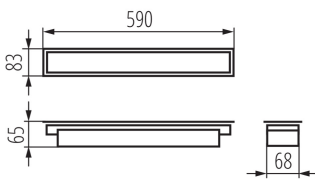

34194 ALD-SL-WW-MPR-W-PT

Linear LED luminaire

5905339341945

GENERAL DATA:

Colour: white

Place of assembly: Recessed mount in the ceiling

Place of application: Indoors

Minimum distance from the illuminated object: 0,5m

Compatible with a dimmer: DALI

Fixture lighting direction: down

Length [mm]: 590

Width [mm]: 83

Height [mm]: 65

Integrated LED light source: yes

TECHNICAL DATA:

Rated voltage [V]: 220-240 AC

Luminous efficiency of the lamp [lm/W]: 105

Ambient temperature range to which the product can be exposed: 5÷25

Shade type: microprismatic

Enclosure material: steel

Connection type: Self-clamping block

Range of sections of wires used [mm²]: 0,5÷2,5

Width of a cardboard box [cm] : 11

Height of a cardboard box [cm] : 7

Length of a cardboard box [cm] : 75

Volume of a cardboard box [m³] : 0.005775

ADDITIONAL INFORMATION:

- 5 years Warranty under the terms of the warranty statement, available on our website