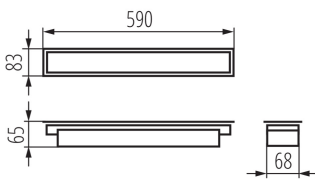

### GENERAL DATA:

**Colour:** white

**Place of assembly:** Recessed mount in the ceiling

**Place of application:** Indoors

**Minimum distance from the illuminated object:** 0,5m

**Compatible with a dimmer:** DALI

**Fixture lighting direction:** down

**Length [mm]:** 590

**Width [mm]:** 83

**Height [mm]:** 65

**Integrated LED light source:** yes

### LOGISTIC DATA:

**Unit of measurement:** unit

**Packaging method:** 1

Linear LED luminaire

**Number of units in the secondary packaging :** 1

**Number of units in the packaging :** 1

**Net unit weight [g] :** 1023