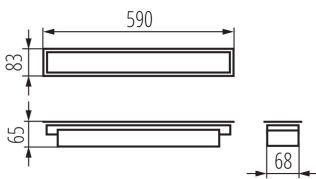

34203 ALD-SH-WW-MAT-B-PT

Linear LED luminaire

5905339342034

GENERAL DATA:

Colour: black

Place of assembly: Recessed mount in the ceiling

Place of application: Indoors

Minimum distance from the illuminated object: 0,5m

Compatible with a dimmer: DALI

Fixture lighting direction: down

Length [mm]: 590

Width [mm]: 83

Height [mm]: 65

Integrated LED light source: yes

TECHNICAL DATA:

Rated voltage [V]: 220-240 AC

Luminous efficiency of the lamp [lm/W]: 118

Ambient temperature range to which the product can be exposed: 5÷25

Shade type: matt

Enclosure material: steel

Connection type: Self-clamping block

Range of sections of wires used [mm²]: 0,5÷2,5

Width of a cardboard box [cm] : 11

Height of a cardboard box [cm] : 7

Length of a cardboard box [cm] : 74.5

Volume of a cardboard box [m³] : 0.005737

ADDITIONAL INFORMATION:

- 5 years Warranty under the terms of the warranty statement, available on our website