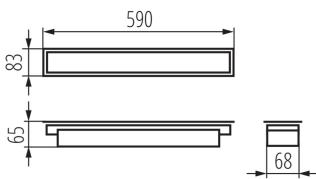

34215 ALD-SH-WW-MAT-S-PT

Linear LED luminaire

5905339342157

GENERAL DATA:

Colour: silver

Place of assembly: Recessed mount in the ceiling

Place of application: Indoors

Minimum distance from the illuminated object: 0,5m

Compatible with a dimmer: DALI

Fixture lighting direction: down

Length [mm]: 590

Width [mm]: 83

Height [mm]: 65

Integrated LED light source: yes

TECHNICAL DATA:

Rated voltage [V]: 220-240 AC

Luminous efficiency of the lamp [lm/W]: 118

Ambient temperature range to which the product can be exposed: 5÷25

Shade type: matt

Enclosure material: steel

Connection type: Self-clamping block

Range of sections of wires used [mm²]: 0,5÷2,5

Width of a cardboard box [cm] : 11

Height of a cardboard box [cm] : 7

Length of a cardboard box [cm] : 74.5

Volume of a cardboard box [m³] : 0.005737

ADDITIONAL INFORMATION:

- 5 years Warranty under the terms of the warranty statement, available on our website