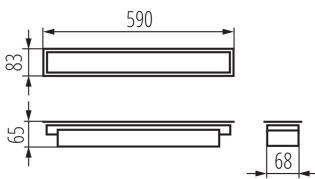

34217 ALD-SH-NW-MPR-S-PT

Linear LED luminaire

5905339342171

GENERAL DATA:

Colour: silver

Place of assembly: Recessed mount in the ceiling

Place of application: Indoors

Minimum distance from the illuminated object: 0,5m

Compatible with a dimmer: DALI

Fixture lighting direction: down

Length [mm]: 590

Width [mm]: 83

Height [mm]: 65

Integrated LED light source: yes

TECHNICAL DATA:

Rated voltage [V]: 220-240 AC

Luminous efficiency of the lamp [lm/W]: 124

Ambient temperature range to which the product can be exposed: 5÷25

Shade type: microprismatic

Enclosure material: steel

Connection type: Self-clamping block

Range of sections of wires used [mm²]: 0,5÷2,5