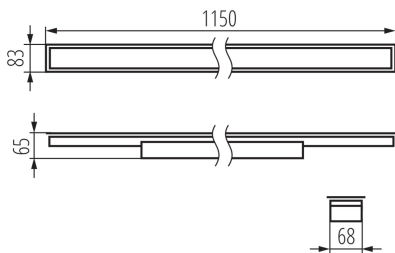

Compatible with a dimmer: DALI

Fixture lighting direction: down

Length [mm]: 1150

Width [mm]: 83

Height [mm]: 65

Integrated LED light source: yes

Version for connection in line [initial element] LF: 34608 (PT)

Number of on/off cycles: ≥ 30000

Lighting angle [°]: X85/Y95

Luminous efficiency of the lamp [lm/W]: 119

Ambient temperature range to which the product can be exposed: 5÷25

Shade type: matt

Enclosure material: steel

Connection type: Self-clamping block

Range of sections of wires used [mm²]: 0,5÷2,5

Lamp-heating time [s]: ≤ 1

Lamp-ignition time [s]: $\leq 0,5$

Linear LED luminaire

IP class: 20

LOGISTIC DATA:

Unit of measurement: unit