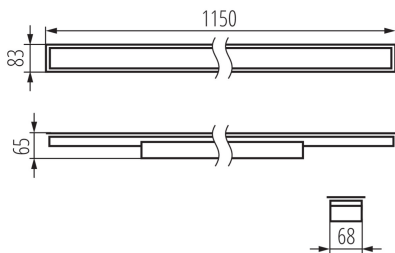

### GENERAL DATA:

**Colour:** white  
**Place of assembly:** Recessed mount in the ceiling  
**Place of application:** Indoors  
**Minimum distance from the illuminated object:** 0,5m  
**Compatible with a dimmer:** DALI  
**Fixture lighting direction:** down  
**Length [mm]:** 1150  
**Width [mm]:** 83  
**Height [mm]:** 65  
**Integrated LED light source:** yes

### TECHNICAL DATA:

**Rated voltage [V]:** 220-240 AC  
**Rated frequency [Hz]:** 50  
**Maximum power [W]:** 40  
**Class of protection against electric shock:** I  
**Lampshade material:** plastic  
**Diode type:** LED SMD  
**Luminous flux [lm]:** 4500  
**Colour temperature:** Warm white  
**Correlated colour temperature [K]:** 3000  
**Colour consistency in McAdam ellipses:** ≤3  
**Colour rendering index:** 80  
**Service life [h]:** 50000  
**Luminous-flux-retention factor at the end of rated service life:** L90B10  
**Number of on/off cycles:** ≥30000  
**Lighting angle [°]:** X85/Y95  
**Luminous efficiency of the lamp [lm/W]:** 113  
**Ambient temperature range to which the product can be exposed:** 5÷25  
**Shade type:** matt  
**Enclosure material:** steel  
**Connection type:** Self-clamping block  
**Range of sections of wires used [mm²]:** 0,5÷2,5  
**Lamp-heating time [s]:** ≤1  
**Lamp-ignition time [s]:** ≤0,5  
**IP class:** 20

### LOGISTIC DATA:

**Unit of measurement:** unit  
**Packaging method:** 1

Linear LED luminaire

**Number of units in the secondary packaging :** 1

**Number of units in the packaging :** 1

**Net unit weight [g] :** 1630