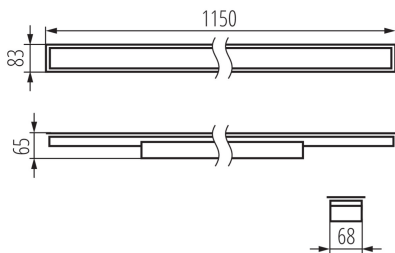

### GENERAL DATA:

**Colour:** white

**Place of assembly:** Recessed mount in the ceiling

**Place of application:** Indoors

**Minimum distance from the illuminated object:** 0,5m

**Compatible with a dimmer:** DALI

**Fixture lighting direction:** down

**Length [mm]:** 1150

**Width [mm]:** 83

**Height [mm]:** 65

**Integrated LED light source:** yes

**Shade type:** microprismatic

**Enclosure material:** steel

**Connection type:** Self-clamping block

**Range of sections of wires used [mm²]:** 0,5÷2,5

**Lamp-heating time [s]:** ≤1

**Lamp-ignition time [s]:** ≤0,5

### LOGISTIC DATA:

**Unit of measurement:** unit

**Packaging method:** 1

Linear LED luminaire

**Number of units in the secondary packaging :** 1

**Number of units in the packaging :** 1

**Net unit weight [g] :** 1630