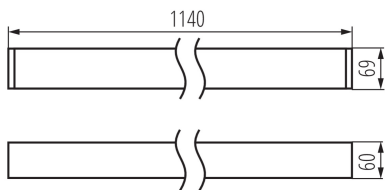

Linear LED luminaire

5905339343031

DALI
system

GENERAL DATA:

Colour: black

Place of assembly: ceiling mounted

Place of application: Indoors

Minimum distance from the illuminated object : 0,5m

Compatible with a dimmer: DALI

Fixture lighting direction: down

Length [mm]: 1140

Width [mm]: 60

Height [mm]: 69

Integrated LED light source : yes

Version for connection in line [initial element] LF : 34570

Version for connection in line [central element] LM : 34714

Version for connection in line [final element] LL : 34858

Wersja do łączenia w linie [kształtka] LTX1 : 35108

Wersja do łączenia w linie [kształtka] LTX1C : 35132

Wersja do łączenia w linie [kształtka] X : 35171

TECHNICAL DATA:

Rated voltage [V]: 220-240 AC

Rated frequency [Hz]: 50

Maximum power [W]: 29

Class of protection against electric shock : I

Lampshade material: plastic