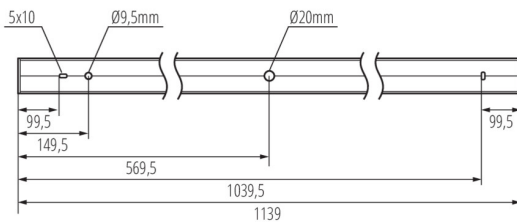

34303 ALD-MM-WW-MAT-B-NT

Linear LED luminaire

Enclosure material: aluminum alloy

Connection type: Self-clamping block

Range of sections of wires used [mm²]: 0,5÷2,5

Lamp-heating time [s]: ≤1

Lamp-ignition time [s]: ≤0,5

IP class: 20

LOGISTIC DATA:

Unit of measurement: unit

Packaging method: 1

Number of units in the secondary packaging: 1

Number of units in the packaging: 1

Net unit weight [g]: 2140

Grammage [g]: 2480

Length of a unit pack [cm]: 136

Width of a unit pack [cm]: 11

Height of a unit pack [cm]: 7

Weight of a cardboard box [kg]: 2.48

Width of a cardboard box [cm]: 11

Height of a cardboard box [cm]: 7

Length of a cardboard box [cm]: 136

Volume of a cardboard box [m³]: 0.010472

ADDITIONAL INFORMATION:

- 5 years Warranty under the terms of the warranty statement, available on our website