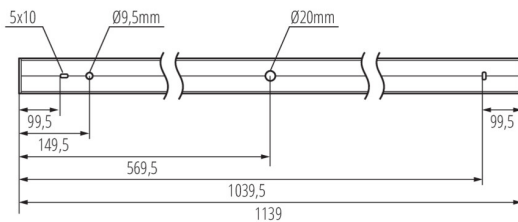

34309 ALD-MM-WW-MAT-S-NT

Linear LED luminaire

Enclosure material: aluminum alloy

Connection type: Self-clamping block

Range of sections of wires used [mm²]: 0,5÷2,5

Lamp-heating time [s]: ≤1

Lamp-ignition time [s]: ≤0,5

IP class: 20

LOGISTIC DATA:

Unit of measurement: unit

Packaging method: 1

Number of units in the secondary packaging: 1

Number of units in the packaging: 1

Net unit weight [g]: 2140

Grammage [g]: 2480

Length of a unit pack [cm]: 136

Width of a unit pack [cm]: 11

Height of a unit pack [cm]: 7

Weight of a cardboard box [kg]: 2.48

Width of a cardboard box [cm]: 11

Height of a cardboard box [cm]: 7

Length of a cardboard box [cm]: 136

Volume of a cardboard box [m³]: 0.010472

ADDITIONAL INFORMATION:

- 5 years Warranty under the terms of the warranty statement, available on our website