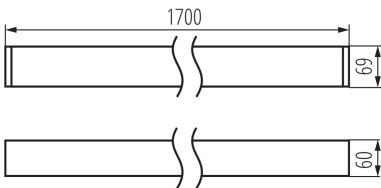

34332 ALD-LL-NW-MAT-W-NT

Linear LED luminaire

5905339343321

DALI
system

GENERAL DATA:

Colour: white
Place of assembly: ceiling mounted
Place of application: Indoors
Minimum distance from the illuminated object: 0,5m
Compatible with a dimmer: DALI
Fixture lighting direction: down
Length [mm]: 1700
Width [mm]: 60
Height [mm]: 69
Integrated LED light source: yes

TECHNICAL DATA:

Rated voltage [V]: 220-240 AC
Rated frequency [Hz]: 50
Maximum power [W]: 33
Class of protection against electric shock: I
Lampshade material: plastic
Diode type: LED SMD
Luminous flux [lm]: 4550
Colour temperature: white
Correlated colour temperature [K]: 4000
Colour consistency in McAdam ellipses: ≤3
Colour rendering index: 80
Service life [h]: 50000
Luminous-flux-retention factor at the end of rated service life: L90B10
Number of on/off cycles: ≥30000
Lighting angle [°]: X85/Y95
Luminous efficiency of the lamp [lm/W]: 138
Ambient temperature range to which the product can be exposed: 5÷25
Shade type: matt
Enclosure material: aluminum alloy
Connection type: Self-clamping block
Range of sections of wires used [mm²]: 0,5÷2,5
Lamp-heating time [s]: ≤1
Lamp-ignition time [s]: ≤0,5
IP class: 20

LOGISTIC DATA:

Unit of measurement: unit
Packaging method: 1

Linear LED luminaire

Number of units in the secondary packaging : 1

Number of units in the packaging : 1

Net unit weight [g] : 2955

Grammage [g] : 3405