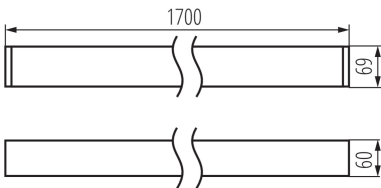

Linear LED luminaire

5905339343338

DALI
system

GENERAL DATA:

Colour: white
Place of assembly: ceiling mounted
Place of application: Indoors
Minimum distance from the illuminated object: 0,5m
Compatible with a dimmer: DALI
Fixture lighting direction: down
Length [mm]: 1700
Width [mm]: 60
Height [mm]: 69
Integrated LED light source: yes

TECHNICAL DATA:

Rated voltage [V]: 220-240 AC
Rated frequency [Hz]: 50
Maximum power [W]: 52
Class of protection against electric shock: I
Lampshade material: plastic
Diode type: LED SMD
Luminous flux [lm]: 6300
Colour temperature: white
Correlated colour temperature [K]: 4000
Colour consistency in McAdam ellipses: ≤3
Colour rendering index: 80
Service life [h]: 50000
Luminous-flux-retention factor at the end of rated service life: L90B10
Number of on/off cycles: ≥30000
Lighting angle [°]: X85/Y95
Luminous efficiency of the lamp [lm/W]: 121
Ambient temperature range to which the product can be exposed: 5÷25
Shade type: matt
Enclosure material: aluminum alloy
Connection type: Self-clamping block
Range of sections of wires used [mm²]: 0,5÷2,5
Lamp-heating time [s]: ≤1
Lamp-ignition time [s]: ≤0,5
IP class: 20

LOGISTIC DATA:

Unit of measurement: unit
Packaging method: 1

Linear LED luminaire

Number of units in the secondary packaging : 1

Number of units in the packaging : 1

Net unit weight [g] : 3125

Grammage [g] : 3560