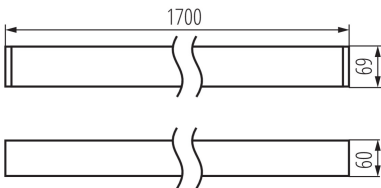

Linear LED luminaire

5905339343352

DALI
system

GENERAL DATA:

Colour: white
Place of assembly: ceiling mounted
Place of application: Indoors
Minimum distance from the illuminated object: 0,5m
Compatible with a dimmer: DALI
Fixture lighting direction: down
Length [mm]: 1700
Width [mm]: 60
Height [mm]: 69
Integrated LED light source: yes

TECHNICAL DATA:

Rated voltage [V]: 220-240 AC
Rated frequency [Hz]: 50
Maximum power [W]: 52
Class of protection against electric shock: I
Lampshade material: plastic
Diode type: LED SMD
Luminous flux [lm]: 5600
Colour temperature: Warm white
Correlated colour temperature [K]: 3000
Colour consistency in McAdam ellipses: ≤3
Colour rendering index: 80
Service life [h]: 50000
Luminous-flux-retention factor at the end of rated service life: L90B10
Number of on/off cycles: ≥30000
Lighting angle [°]: X85/Y95
Luminous efficiency of the lamp [lm/W]: 108
Ambient temperature range to which the product can be exposed: 5÷25
Shade type: matt
Enclosure material: aluminum alloy
Connection type: Self-clamping block
Range of sections of wires used [mm²]: 0,5÷2,5
Lamp-heating time [s]: ≤1
Lamp-ignition time [s]: ≤0,5
IP class: 20

LOGISTIC DATA:

Unit of measurement: unit
Packaging method: 1

Linear LED luminaire

Number of units in the secondary packaging : 1

Number of units in the packaging : 1

Net unit weight [g] : 3125

Grammage [g] : 3560