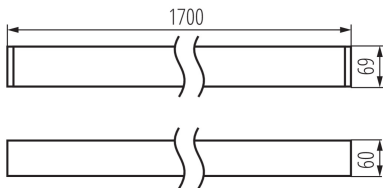

34345 ALD-LH-NW-MAT-B-NT

Linear LED luminaire

5905339343451

GENERAL DATA:

Colour: black
Place of assembly: ceiling mounted
Place of application: Indoors
Minimum distance from the illuminated object: 0,5m
Compatible with a dimmer: DALI
Fixture lighting direction: down
Length [mm]: 1700
Width [mm]: 60
Height [mm]: 69
Integrated LED light source: yes

TECHNICAL DATA:

Rated voltage [V]: 220-240 AC
Rated frequency [Hz]: 50
Maximum power [W]: 52
Class of protection against electric shock: I
Lampshade material: plastic
Diode type: LED SMD
Luminous flux [lm]: 6300
Colour temperature: white
Correlated colour temperature [K]: 4000
Colour consistency in McAdam ellipses: ≤3
Colour rendering index: 80
Service life [h]: 50000
Luminous-flux-retention factor at the end of rated service life: L90B10
Number of on/off cycles: ≥30000
Lighting angle [°]: X85/Y95
Luminous efficiency of the lamp [lm/W]: 121
Ambient temperature range to which the product can be exposed: 5÷25
Shade type: matt
Enclosure material: aluminum alloy
Connection type: Self-clamping block
Range of sections of wires used [mm²]: 0,5÷2,5
Lamp-heating time [s]: ≤1
Lamp-ignition time [s]: ≤0,5
IP class: 20

LOGISTIC DATA:

Unit of measurement: unit
Packaging method: 1

Linear LED luminaire

Number of units in the secondary packaging : 1

Number of units in the packaging : 1

Net unit weight [g] : 3125

Grammage [g] : 3560