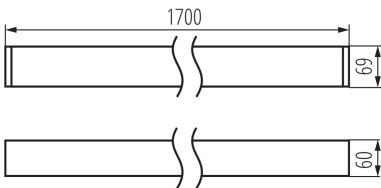

34346 ALD-LL-WW-MAT-B-NT

Linear LED luminaire

5905339343468

DALI
system

GENERAL DATA:

Colour: black
Place of assembly: ceiling mounted
Place of application: Indoors
Minimum distance from the illuminated object: 0,5m
Compatible with a dimmer: DALI
Fixture lighting direction: down
Length [mm]: 1700
Width [mm]: 60
Height [mm]: 69
Integrated LED light source: yes

TECHNICAL DATA:

Rated voltage [V]: 220-240 AC
Rated frequency [Hz]: 50
Maximum power [W]: 33
Class of protection against electric shock: I
Lampshade material: plastic
Diode type: LED SMD
Luminous flux [lm]: 4100
Colour temperature: Warm white
Correlated colour temperature [K]: 3000
Colour consistency in McAdam ellipses: ≤3
Colour rendering index: 80
Service life [h]: 50000
Luminous-flux-retention factor at the end of rated service life: L90B10
Number of on/off cycles: ≥30000
Lighting angle [°]: X85/Y95
Luminous efficiency of the lamp [lm/W]: 124
Ambient temperature range to which the product can be exposed: 5÷25
Shade type: matt
Enclosure material: aluminum alloy
Connection type: Self-clamping block
Range of sections of wires used [mm²]: 0,5÷2,5
Lamp-heating time [s]: ≤1
Lamp-ignition time [s]: ≤0,5
IP class: 20

LOGISTIC DATA:

Unit of measurement: unit
Packaging method: 1

Linear LED luminaire

Number of units in the secondary packaging : 1

Number of units in the packaging : 1

Net unit weight [g] : 2955

Grammage [g] : 3405