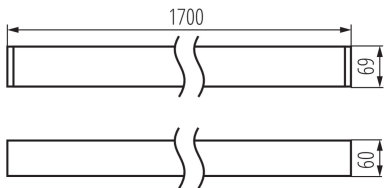

### GENERAL DATA:

**Colour:** black  
**Place of assembly:** ceiling mounted  
**Place of application:** Indoors  
**Minimum distance from the illuminated object:** 0,5m  
**Compatible with a dimmer:** DALI  
**Fixture lighting direction:** down  
**Length [mm]:** 1700  
**Width [mm]:** 60  
**Height [mm]:** 69  
**Integrated LED light source:** yes

### TECHNICAL DATA:

**Rated voltage [V]:** 220-240 AC  
**Rated frequency [Hz]:** 50  
**Maximum power [W]:** 52  
**Class of protection against electric shock:** I  
**Lampshade material:** plastic  
**Diode type:** LED SMD  
**Luminous flux [lm]:** 5800  
**Colour temperature:** white  
**Correlated colour temperature [K]:** 4000  
**Colour consistency in McAdam ellipses:** ≤3  
**Colour rendering index:** 80  
**Service life [h]:** 50000  
**Luminous-flux-retention factor at the end of rated service life:** L90B10  
**Number of on/off cycles:** ≥30000  
**Lighting angle [°]:** X75/Y90  
**Luminous efficiency of the lamp [lm/W]:** 112  
**Ambient temperature range to which the product can be exposed:** 5÷25  
**Shade type:** microprismatic  
**Enclosure material:** aluminum alloy  
**Connection type:** Self-clamping block  
**Range of sections of wires used [mm²]:** 0,5÷2,5  
**Lamp-heating time [s]:** ≤1  
**Lamp-ignition time [s]:** ≤0,5  
**IP class:** 20

### Linear LED luminaire

**Number of units in the secondary packaging :** 1

**Number of units in the packaging :** 1

**Net unit weight [g] :** 3125

**Grammage [g] :** 3560

**Length of a unit pack [cm] :** 182