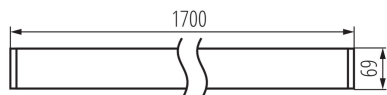

Range of sections of wires used [mm²]: 0,5÷2,5

Lamp-heating time [s]: ≤1

Lamp-ignition time [s]: ≤0,5

IP class: 20

LOGISTIC DATA:

Unit of measurement: unit

Packaging method: 1

Linear LED luminaire