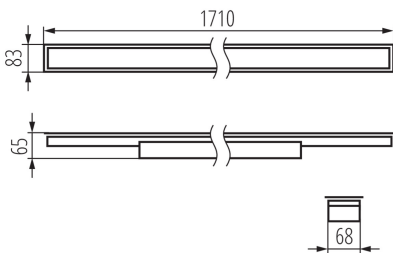

Compatible with a dimmer: DALI

Fixture lighting direction: down

Length [mm]: 1710

Width [mm]: 83

Height [mm]: 65

Integrated LED light source: yes

TECHNICAL DATA:

Rated voltage [V]: 220-240 AC

Luminous efficiency of the lamp [lm/W]: 126

Ambient temperature range to which the product can be exposed: 5÷25

Shade type: microprismatic

Enclosure material: steel

Connection type: Self-clamping block

Range of sections of wires used [mm²]: 0,5÷2,5

Lamp-heating time [s]: ≤1

Lamp-ignition time [s]: ≤0,5

IP class: 20

LOGISTIC DATA:

Unit of measurement: unit

Packaging method: 1

Linear LED luminaire

Number of units in the secondary packaging : 1

Width of a cardboard box [cm] : 11

Height of a cardboard box [cm] : 7

Length of a cardboard box [cm] : 182

Volume of a cardboard box [m³] : 0.014014

ADDITIONAL INFORMATION:

- 5 years Warranty under the terms of the warranty statement, available on our website